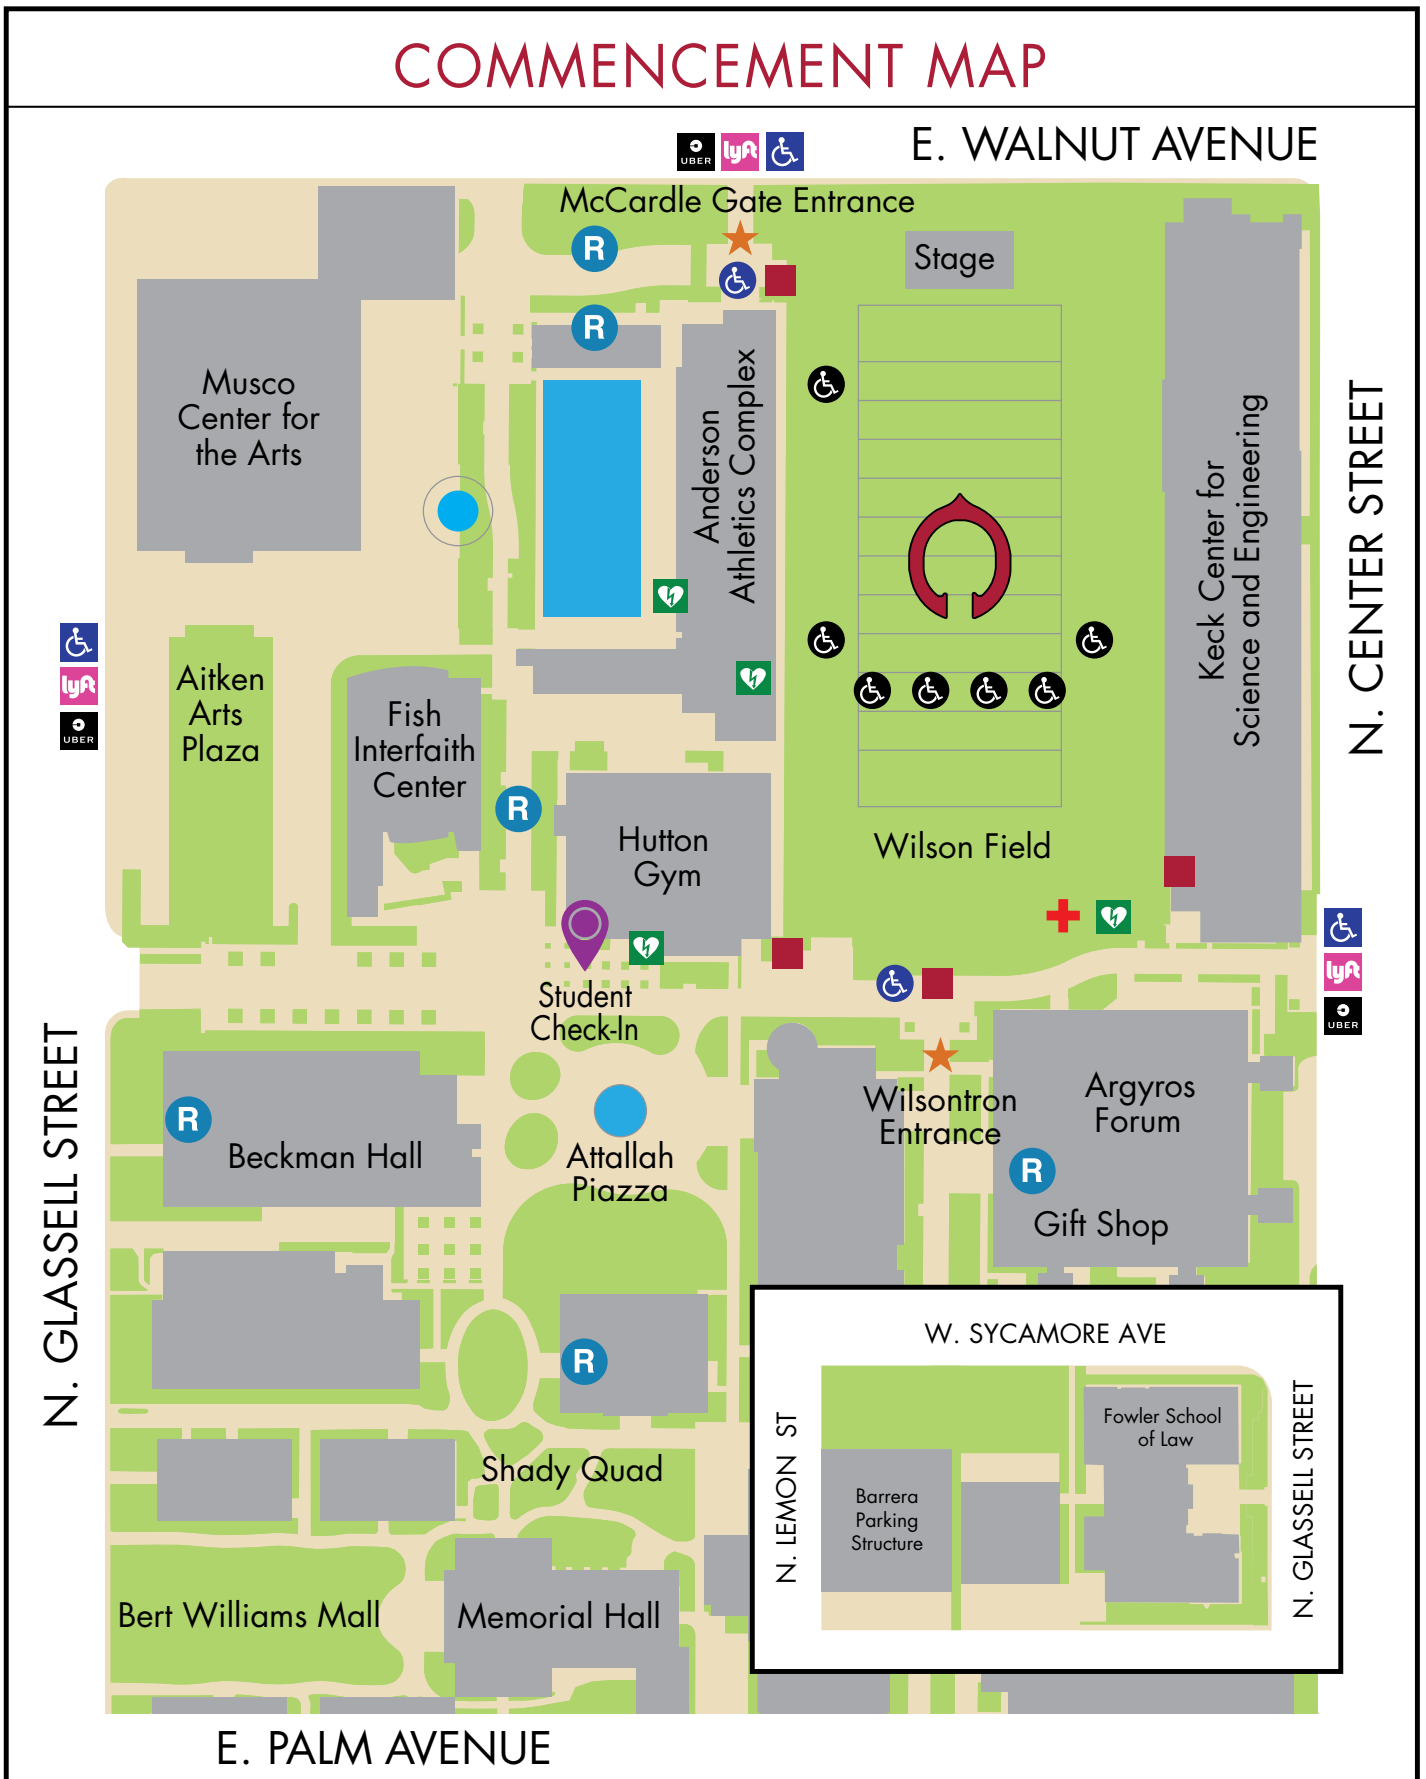

COMMENCEMENT MAP

- = Field Entrance
- R = Restrooms
- + = First Aid
- 🚑 = AED
- ♿ = ADA Seating
- ♿ = ADA Access
- ★ = Guest Line Up
- 🚗 = Lyft
- 🚗 = Uber
- 🚗 = Lyft/Uber Drop-off
- ♿ = ADA Drop-Off