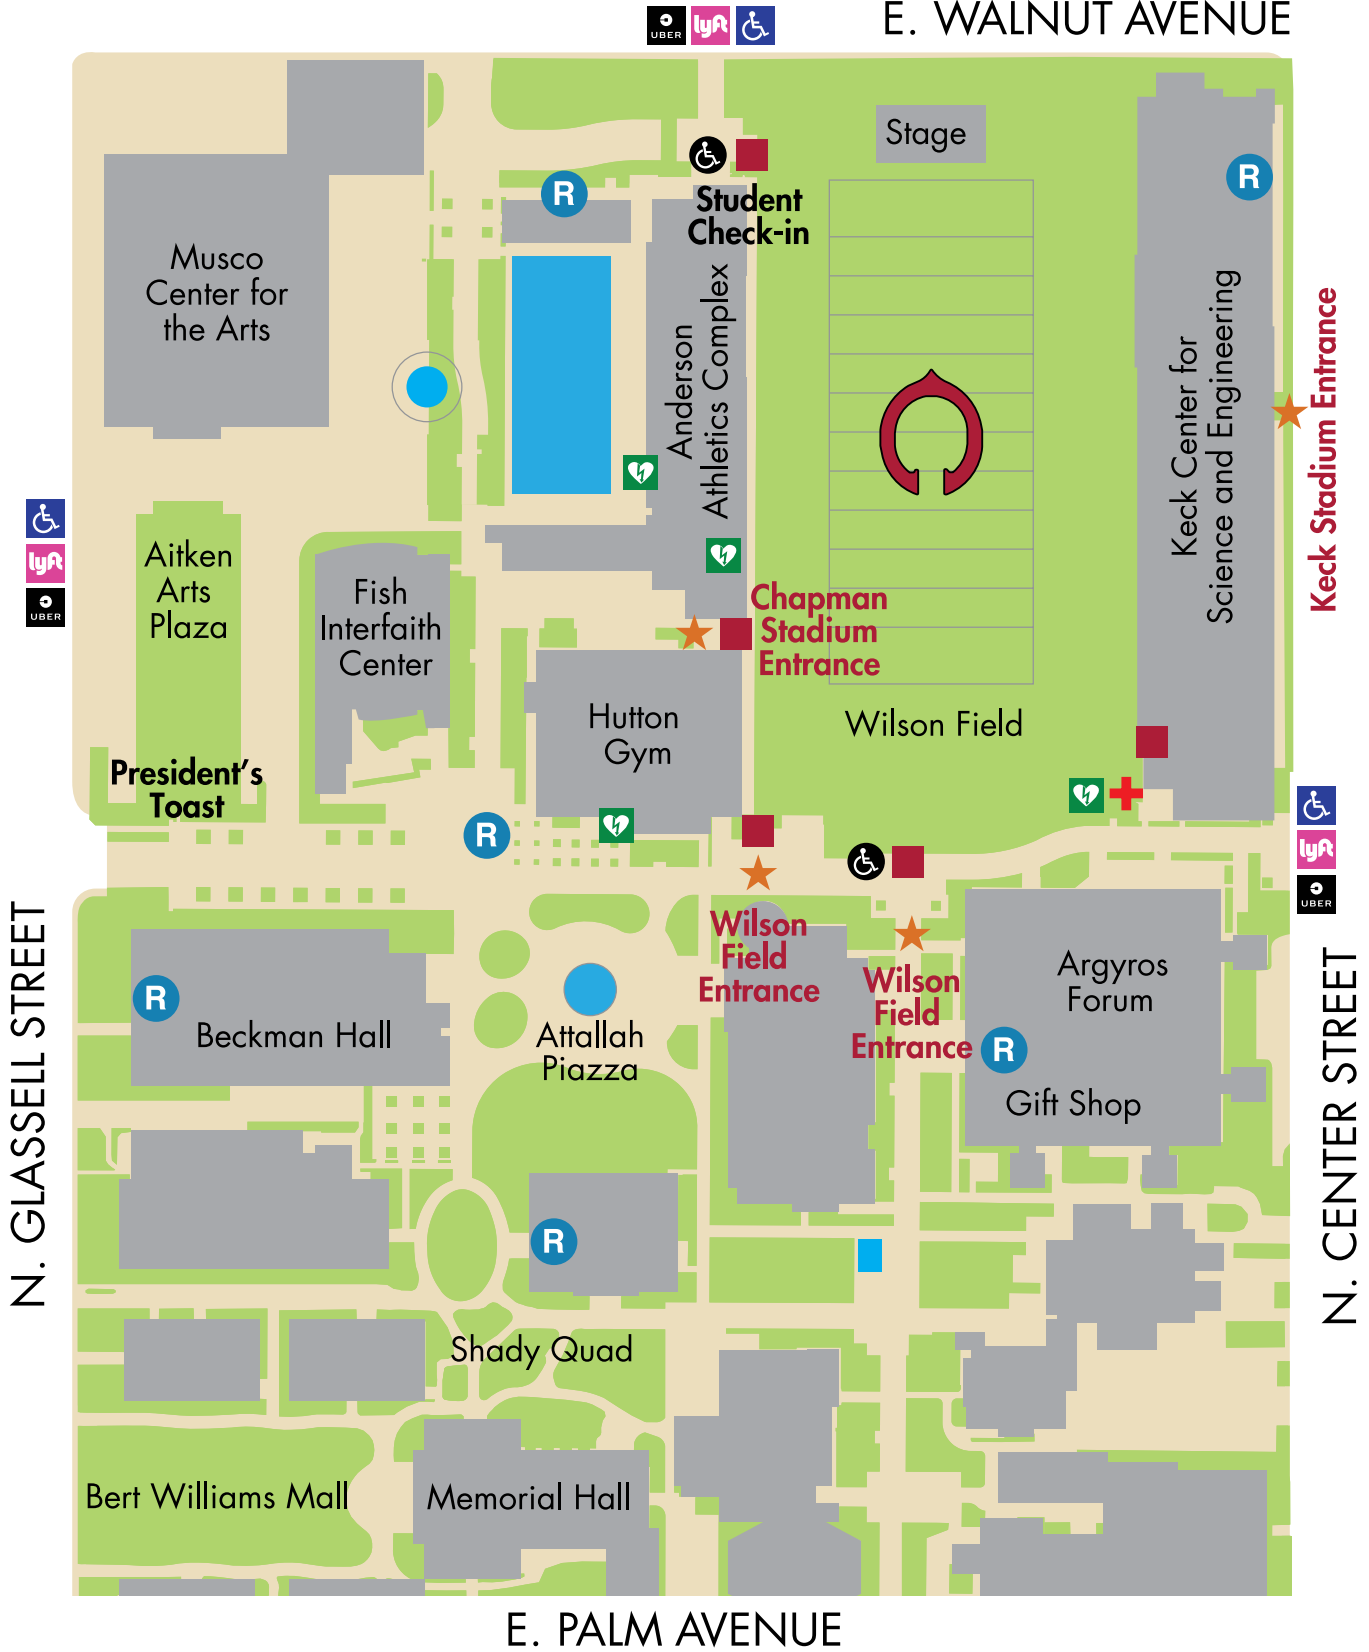

E. WALNUT AVENUE

E. PALM AVENUE

- = Field Entrance
- Ⓡ = Restrooms
- + = First Aid
- ♥ = AED
- ♿ = ADA ACCESS
- ★ = Guest Line Up
- lyft UBER = Lyft/Uber Drop-off
- ♿ = ADA Drop-Off