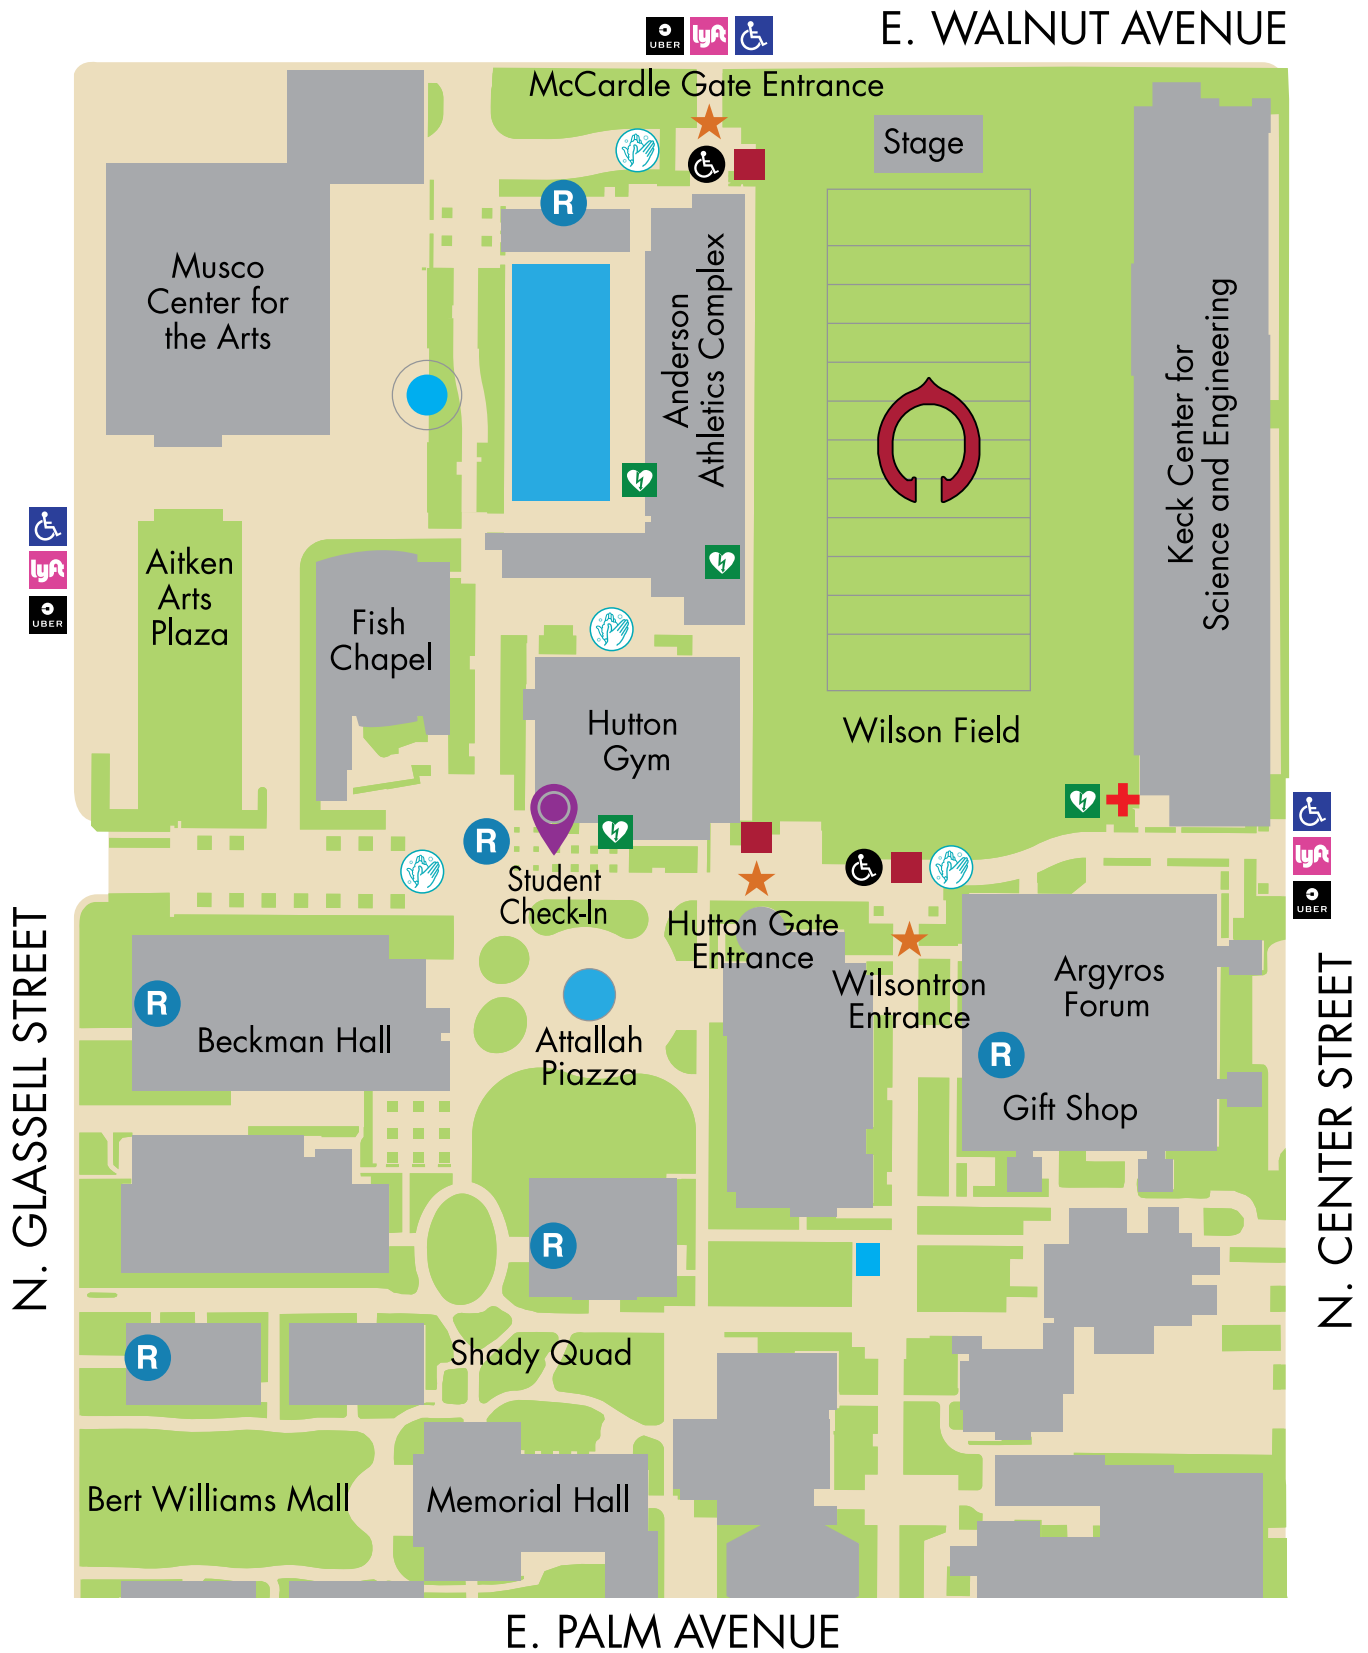

- = Field Entrance
- R = Restrooms
- + = First Aid
- ♥ = AED
- ♿ = ADA ACCESS
- ★ = Guest Line Up
- lyft uber = Lyft/Uber Drop-off
- ♿ = ADA Drop-Off
- ✋ = Hand Wash Station